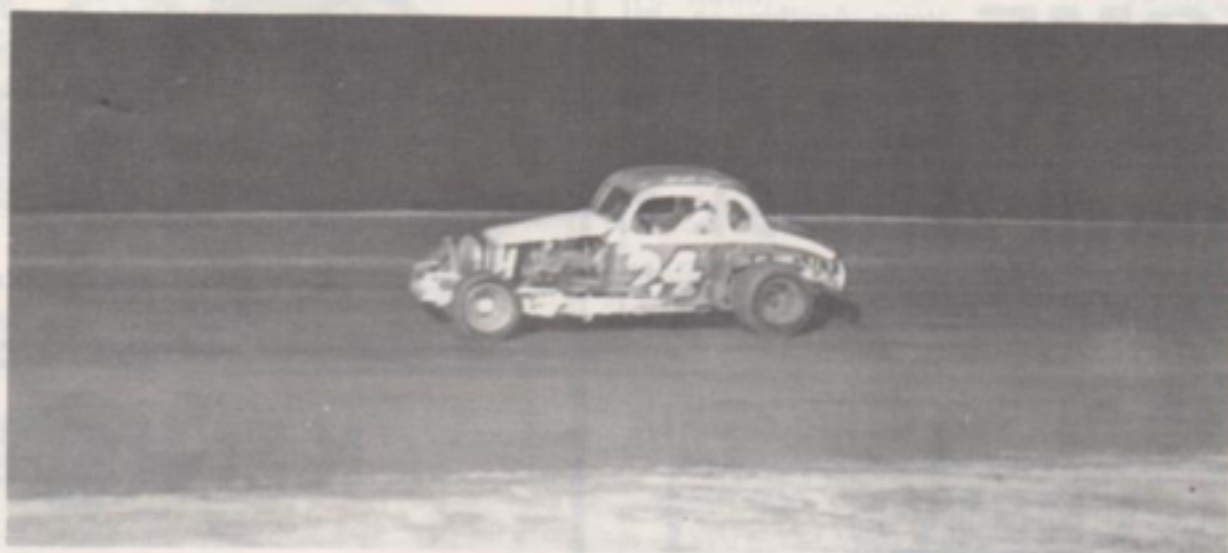

Easy Parking

Fast Service

Phone: 689-6274

Ken Shoemaker spins it on the 4th corner. He tried to power out of it but didn't make it. He pulled onto infield.

Dave Lape the big winner at Weedsport Speedway powers down the front straightaway.

Pepe Peppicelli finds himself parked illegally (?) on the guard rail stock pile. Pepe was unhurt and so was the car.

Big Lou Lazzaro of Utica, N.Y. trying his hand at the fast wheels track.

In all his glory Will Cagle powers down the back straightaway on his way to the 50 lap feature win.