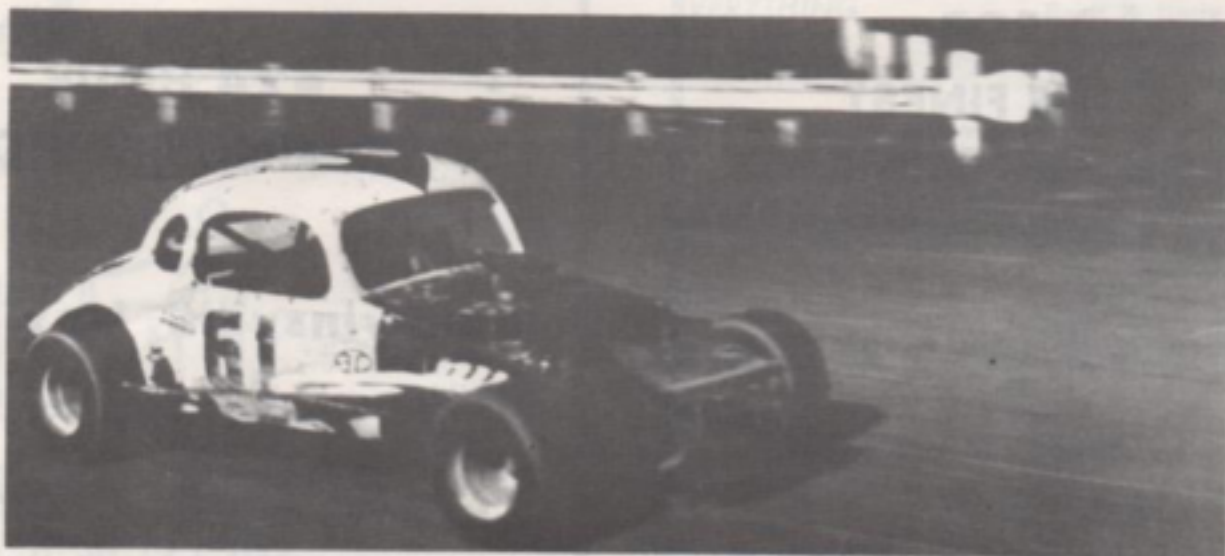

Easy Parking

Fast Service

Phone: 689-6274

Ken Shoemaker spins it on the 4th corner. He tried to power out of it but didn't make it. He pulled onto infield.

Dave Lape the big winner at Weedsport Speedway powers down the front straightaway.

Pepe Peppicelli finds himself parked illegally (?) on the guard rail stock pile. Pepe was unhurt and so was the car.

Big Lou Lazzaro of Utica, N.Y. trying his hand at the fast wheels track.

In all his glory Will Cagle powers down the back straightaway on his way to the 50 lap feature win.