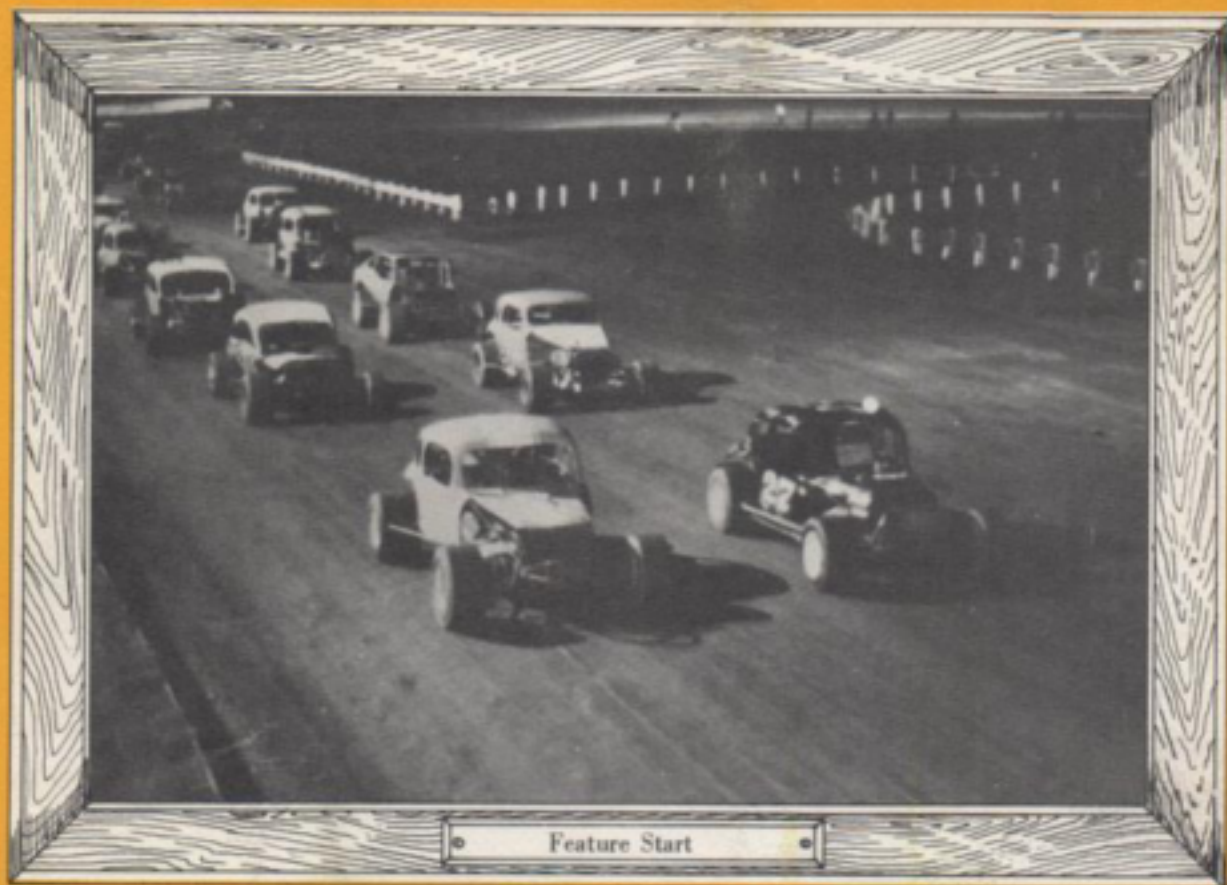

Rolling Wheels

RACEWAY

1972 NEWS
PROGRAM 50¢

Vol. 2 No. 2

ROLLING WHEELS RACEWAY

FASTEST 5/8 MILE DIRT TRACK IN THE COUNTRY

RACING EVERY FRIDAY NIGHT

SPEEDWAY OFFICIALS

ROLLING WHEELS

CHATTER

Last Friday was a nite of action. The show got off on time and the first heat found Pepe Peppicelli's throttle stuck wide open and he found himself parked on our guardrail stock pile. (see photo)