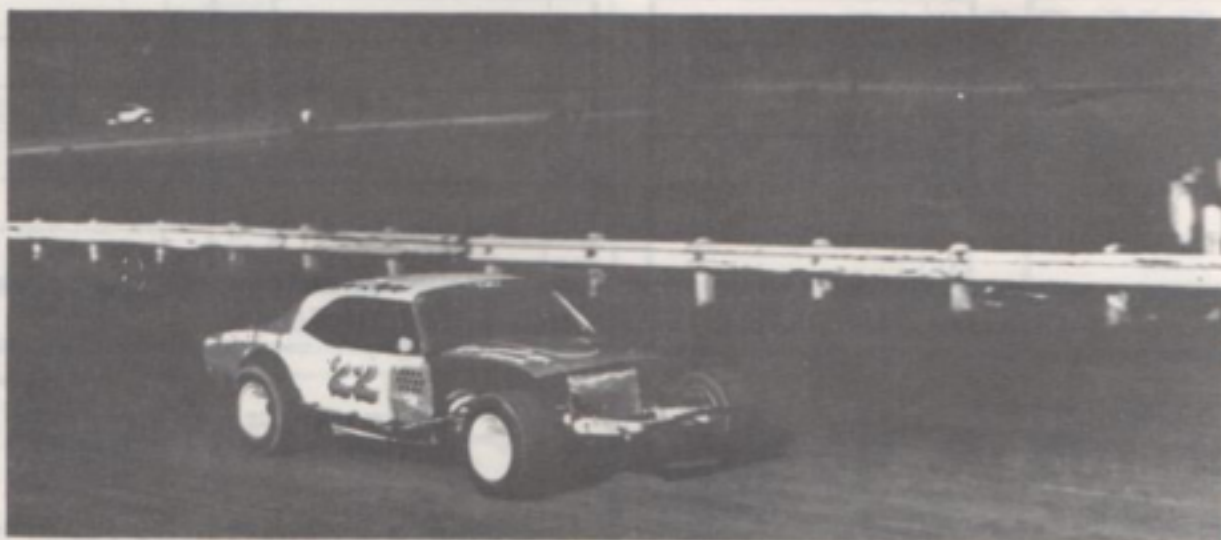

Easy Parking

Fast Service

Phone: 689-6274

Ken Shoemaker spins it on the 4th corner. He tried to power out of it but didn't make it. He pulled onto infield.

Dave Lape the big winner at Weedsport Speedway powers down the front straightaway.

Pepe Peppicelli finds himself parked illegally (?) on the guard rail stock pile. Pepe was unhurt and so was the car.

Big Lou Lazzaro of Utica, N.Y. trying his hand at the fast wheels track.

In all his glory Will Cagle powers down the back straightaway on his way to the 50 lap feature win.